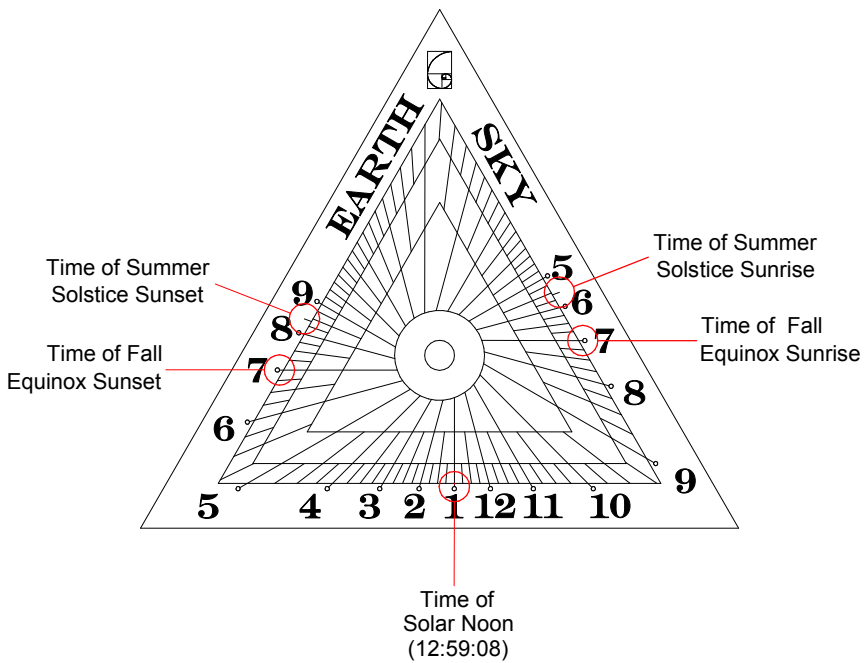

**NORTH FACE**  
**Daylight Saving Time (summer)**  
**(from Spring Equinox until Fall Equinox)**

**SOUTH FACE**  
**Standard Time (winter)**  
**(from Fall Equinox until Spring Equinox)**

**Earth & Sky Sundial Faces: Markings and Functions**