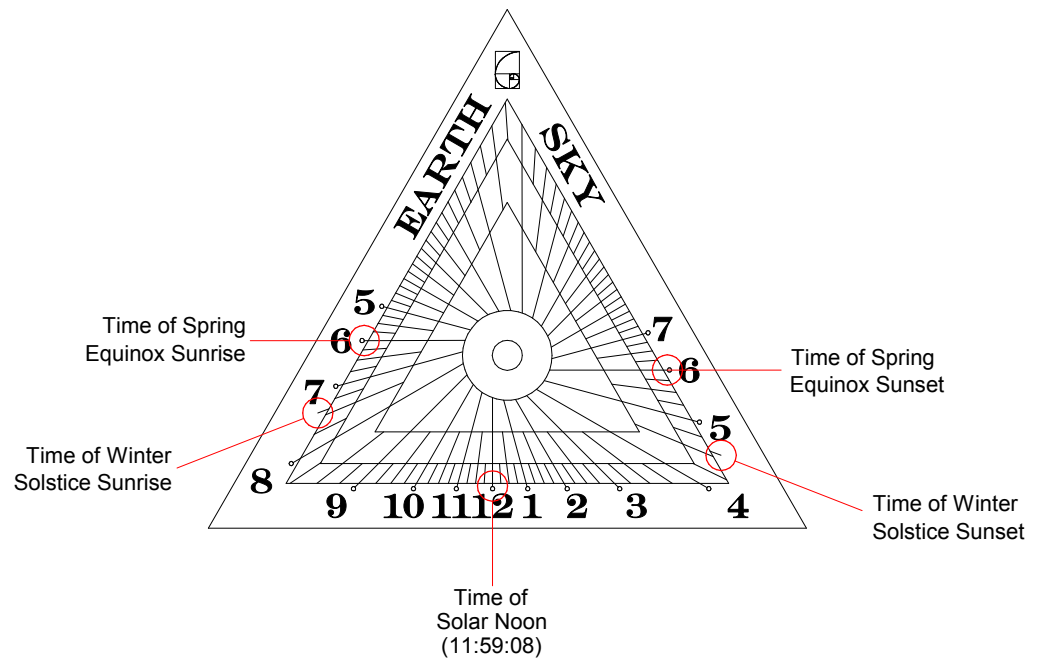

**NORTH FACE**  
**Daylight Saving Time (summer)**  
**(from Spring Equinox until Fall Equinox)**

**SOUTH FACE**  
**Standard Time (winter)**  
**(from Fall Equinox until Spring Equinox)**

**Earth & Sky Sundial Faces: Markings and Functions**