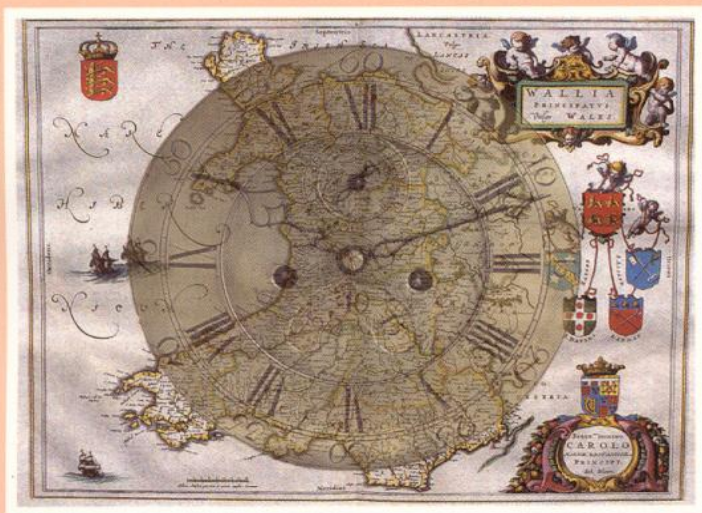

*CLOCKWISE  
AROUND  
WALES*

*A Horological Miscellany*

Edited by Paul Parker

*Fig.10 Stained glass sundial in Gray's Court, York, attributed to Henry Gyles*

Fig.11 Stained glass sundial in Tredegar House, Newport, attributed to Henry Gyles